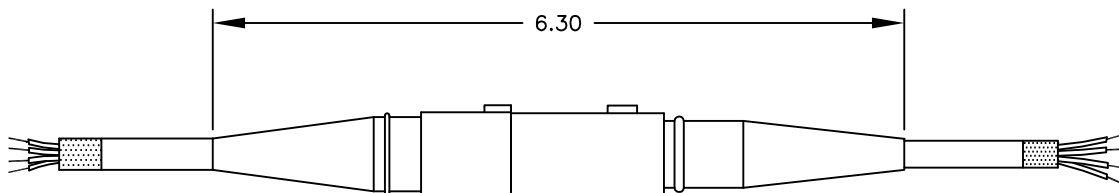

Undersea Systems International, Inc.
 dba
 Ocean Technology Systems

MARSH MARINE CONNECTOR

MALE

FEMALE

Total Length of Mated Connectors

- | | | |
|---|---|------------|
| 1 | — | Mic Ground |
| 2 | — | Mic Signal |
| 3 | — | Ear Signal |
| 4 | — | Ear Signal |