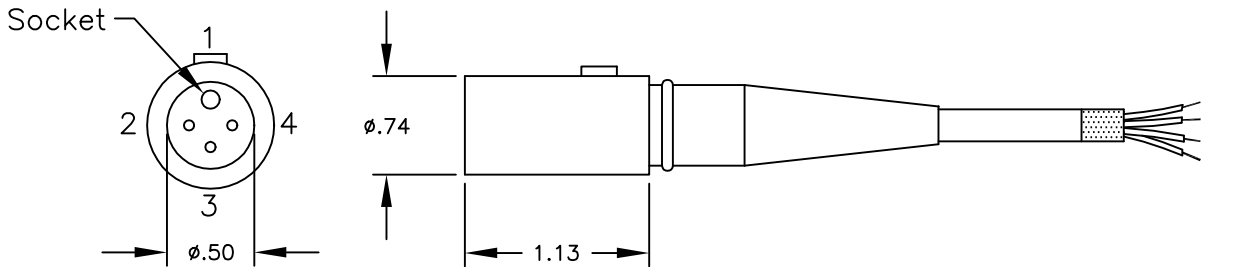

Undersea Systems International, Inc.
 dba
 Ocean Technology Systems

MARSH MARINE CONNECTOR

MALE

FEMALE

Total Length of Mated Connectors

- | | | |
|---|---|------------|
| 1 | — | Mic Ground |
| 2 | — | Mic Signal |
| 3 | — | Ear Signal |
| 4 | — | Ear Signal |