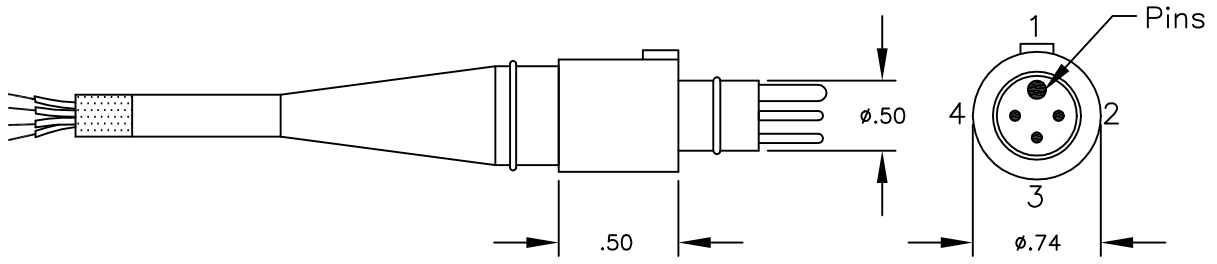

Undersea Systems International, Inc.
 dba
 Ocean Technology Systems

MARSH MARINE CONNECTOR

MALE

FEMALE

Total Length of Mated Connectors

- | | | |
|---|---|------------|
| 1 | — | Mic Ground |
| 2 | — | Mic Signal |
| 3 | — | Ear Signal |
| 4 | — | Ear Signal |